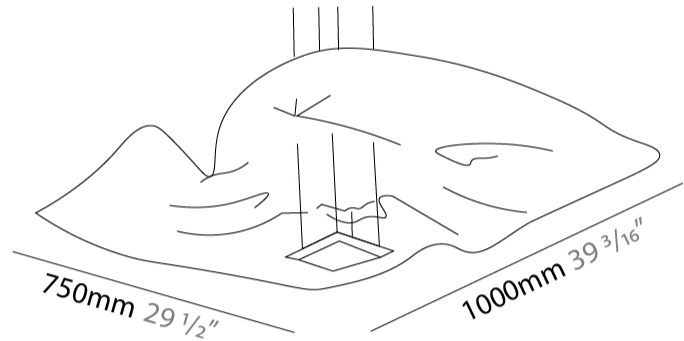

PROJECT	_____
TYPE	_____
SPECIFIER	_____
QUANTITY	_____
DATE	_____

CRASH SURFACE

D132053- _____
base number

1. To build a product code in our configurator select the specify button on the base model # product page
2. To build a manual product code on this datasheet choose from the options listed below in blue font and add the suffix to the base model #

GENERAL

Series: Crash
Brand: Knikerboker
Division: Design
Mounting Type: Surface
Mounting Location: Ceiling

PHYSICAL

Shape: Rectangle
Length (mm): 750
Length (in): 29 1/2
Width (mm): 750
Width (in): 29 1/2
Extension (mm): 150
Extension (in): 5 7/8
Light Distribution: Indirect
Fixture Finish: EWH / EBK / MAN / COF / PRD / SLF / GLF / CLF / BRL / EWS / EWG / EWC / EWR / EBS / EBG / EBC / EBC / EBB / MAS / MAD / MAC / MAB / COS / CGO / CCL / CBL / PRS / PRG / PRC / PRB
Fixture Material: Metal

ELECTRICAL

Lamp Type: LED
Input Wattage (W): 21
Total Output Wattage (W): 20
Dimming: Tri-Mode (Non-Dimming and Phase Dimming (120Vac only) and 0-10V Dimming)
Driver Included: Yes
Driver Location: Integrated
Driver Type: Constant Current - Universal
Driver Class: Class 2
Input Voltage (V): 120 - 277
Constant Current (MA): 250
Upon Request: 0-10Vdc dimming / Phase dimming @120Vac / 277Vac

LED

Number of LEDs: 2
Color Temperature (°K): 3000
Max. Delivered Lumen (lm): 1100
CRI: >85 CRI
Lamp Life (hrs): 50000

OPTICAL

RATINGS AND CERTIFICATIONS

Certified By: Certified for North American Standards
IP rating: IP20